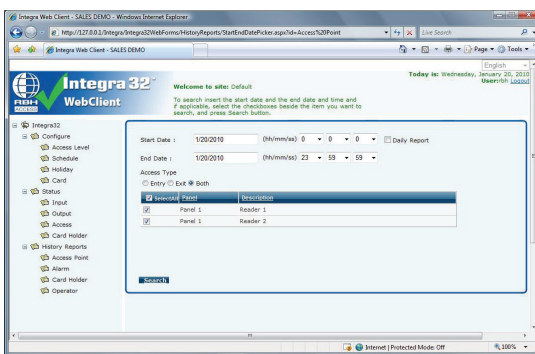

Register your Axiom, Configure ISS, Install Web module and now authorized users in your organization can use Internet, office LAN or your 3/4G connection to control your system.

On the road or in the office users can edit, control and report regardless of the operating system, device type or browser brand they use.

Multiple users can administer Axiom lite via browser at the same time, while Axiom Lite operators permission settings still apply.

Edit settings:

Cardholders and Access Levels
Schedules and Holidays

Control and monitor:

Doors and Cardholders
Inputs and Outputs

Report on:

Door and Cardholder activity
System alarms and Operator's log

Apple, Microsoft, Linux., iOS... Laptop, Tablet or Smart phone... Internet Explorer, Opera, Firefox, Chrome, Safari and more...